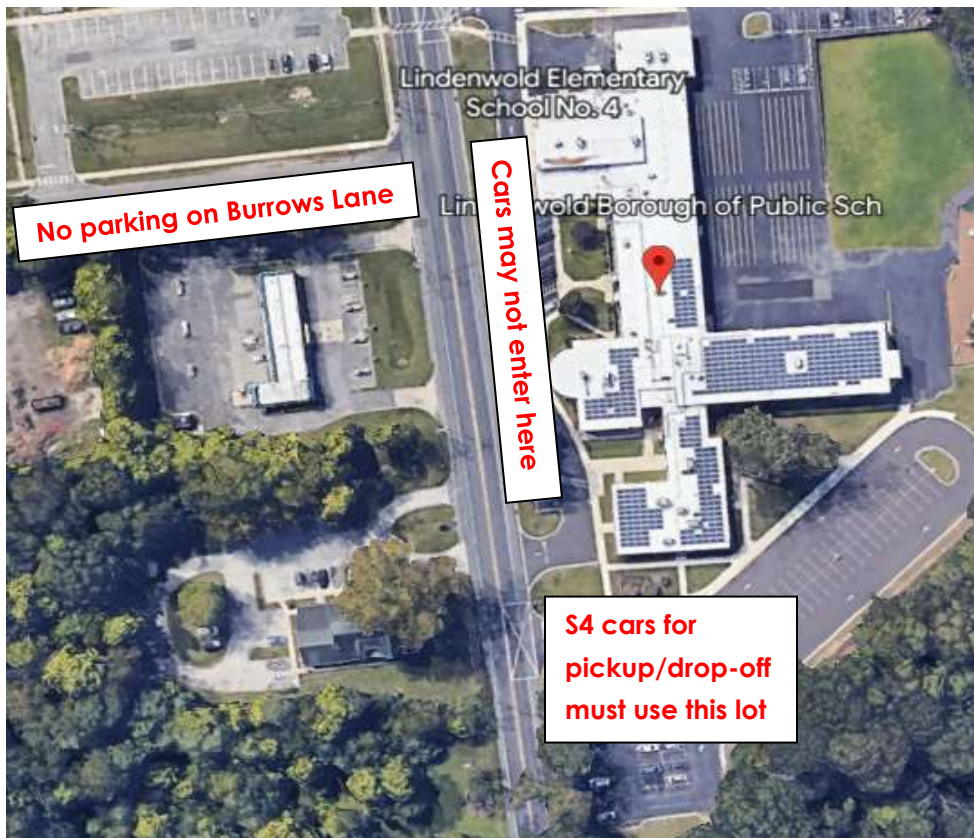

Lindenwold School #4 Traffic Pattern

2024-2025 School Year

Please use the below map to navigate the drop off and pick up traffic each day at the Lindenwold School #4 for the 2024-2025 school year.

PROJECT SITE MAP

School #4 KEY POINTS

Traffic Safety is everyone's responsibility and we thank you for your patience!

Please use caution while waiting in line to drop off/pick up students

All traffic for pickup/dropoff at School 4 must use the parking loop to the right of School 4. Cars must not enter at the front driveway of the building.

There will be no parking allowed on Burrows Lane.

Please contact us for questions

Lindenwold School #4
801 Egg Harbor Road
Lindenwold, NJ 08021
(856)783-0405
www.lindenwold.k12.nj.us